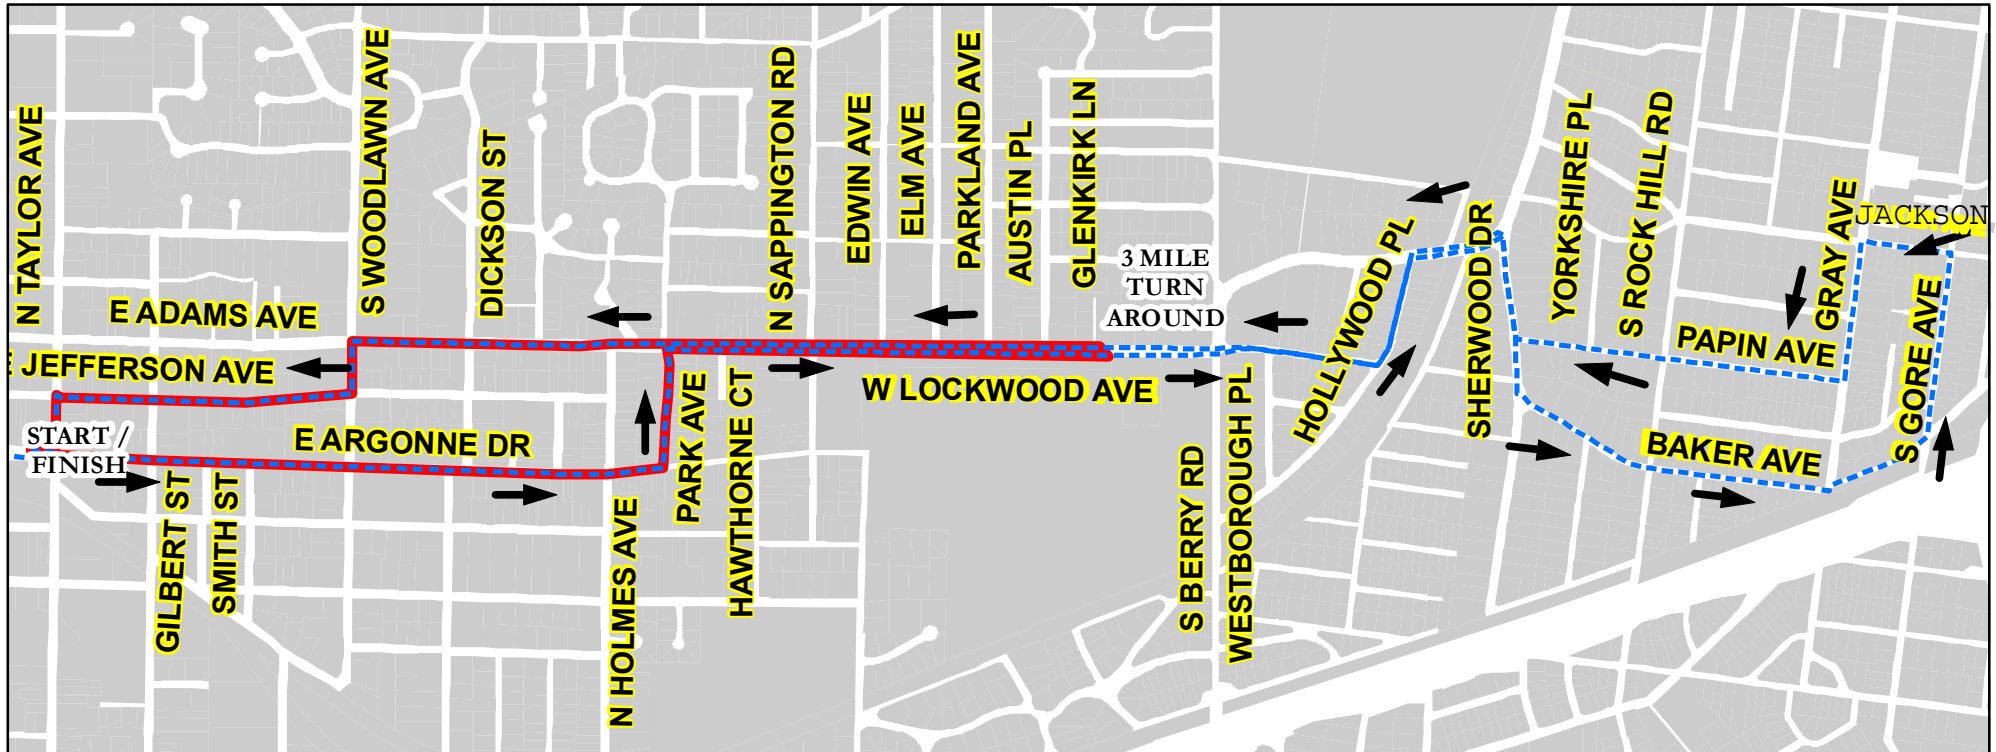

KIRKWOOD / WEBSTER TURKEY DAY RUN

3 Mile 7:30 am
6 Mile 8:10 am

ROUTES

-  3 mile = solid w/ dots
-  6 mile = dashed

Roads Are Not Closed, Run Safely Inside Cones

No Parking Along Route

Turkey Day Run Parking Map

PUBLIC PARKING

Parking Lot

Parking Structure

Parking is available on all public streets except on course route.

WASHINGTON

ADAMS

JEFFERSON

ARGONNE

MADISON

MONROE

CLINTON

WOODBINE

To I-64

Library

Start/Finish Line

Kirkwood
Farmers' Market

TAYLOR - No Parking on course route.

KIRKWOOD ROAD