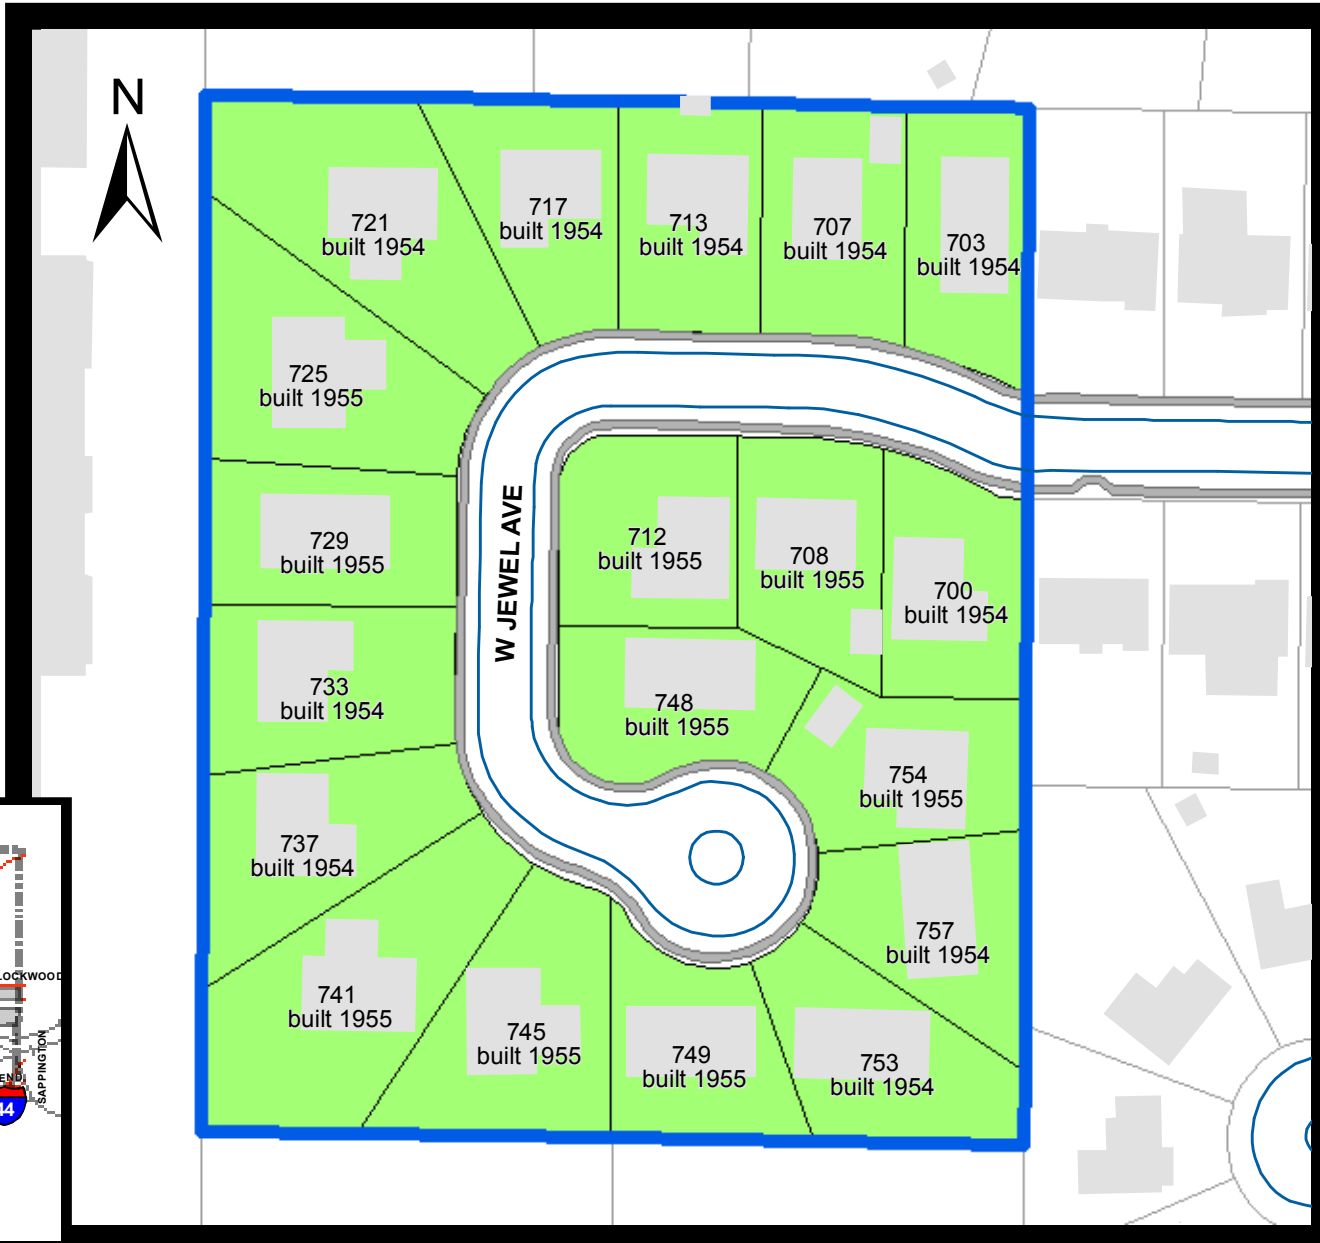

**LANDMARKS
COMMISSION**

SAVOY LOCAL HISTORIC DISTRICT (designated 2008)

KEY:

- Historic District
- Contributor
- Non-contributor
- Review
- Other

GRAPHIC SCALE IN FEET
0 15 30 60 90

Total Properties: 19
Contributing:
Non-contributing:

A field survey of historic inventory will determine exactly which houses are still architecturally significant.