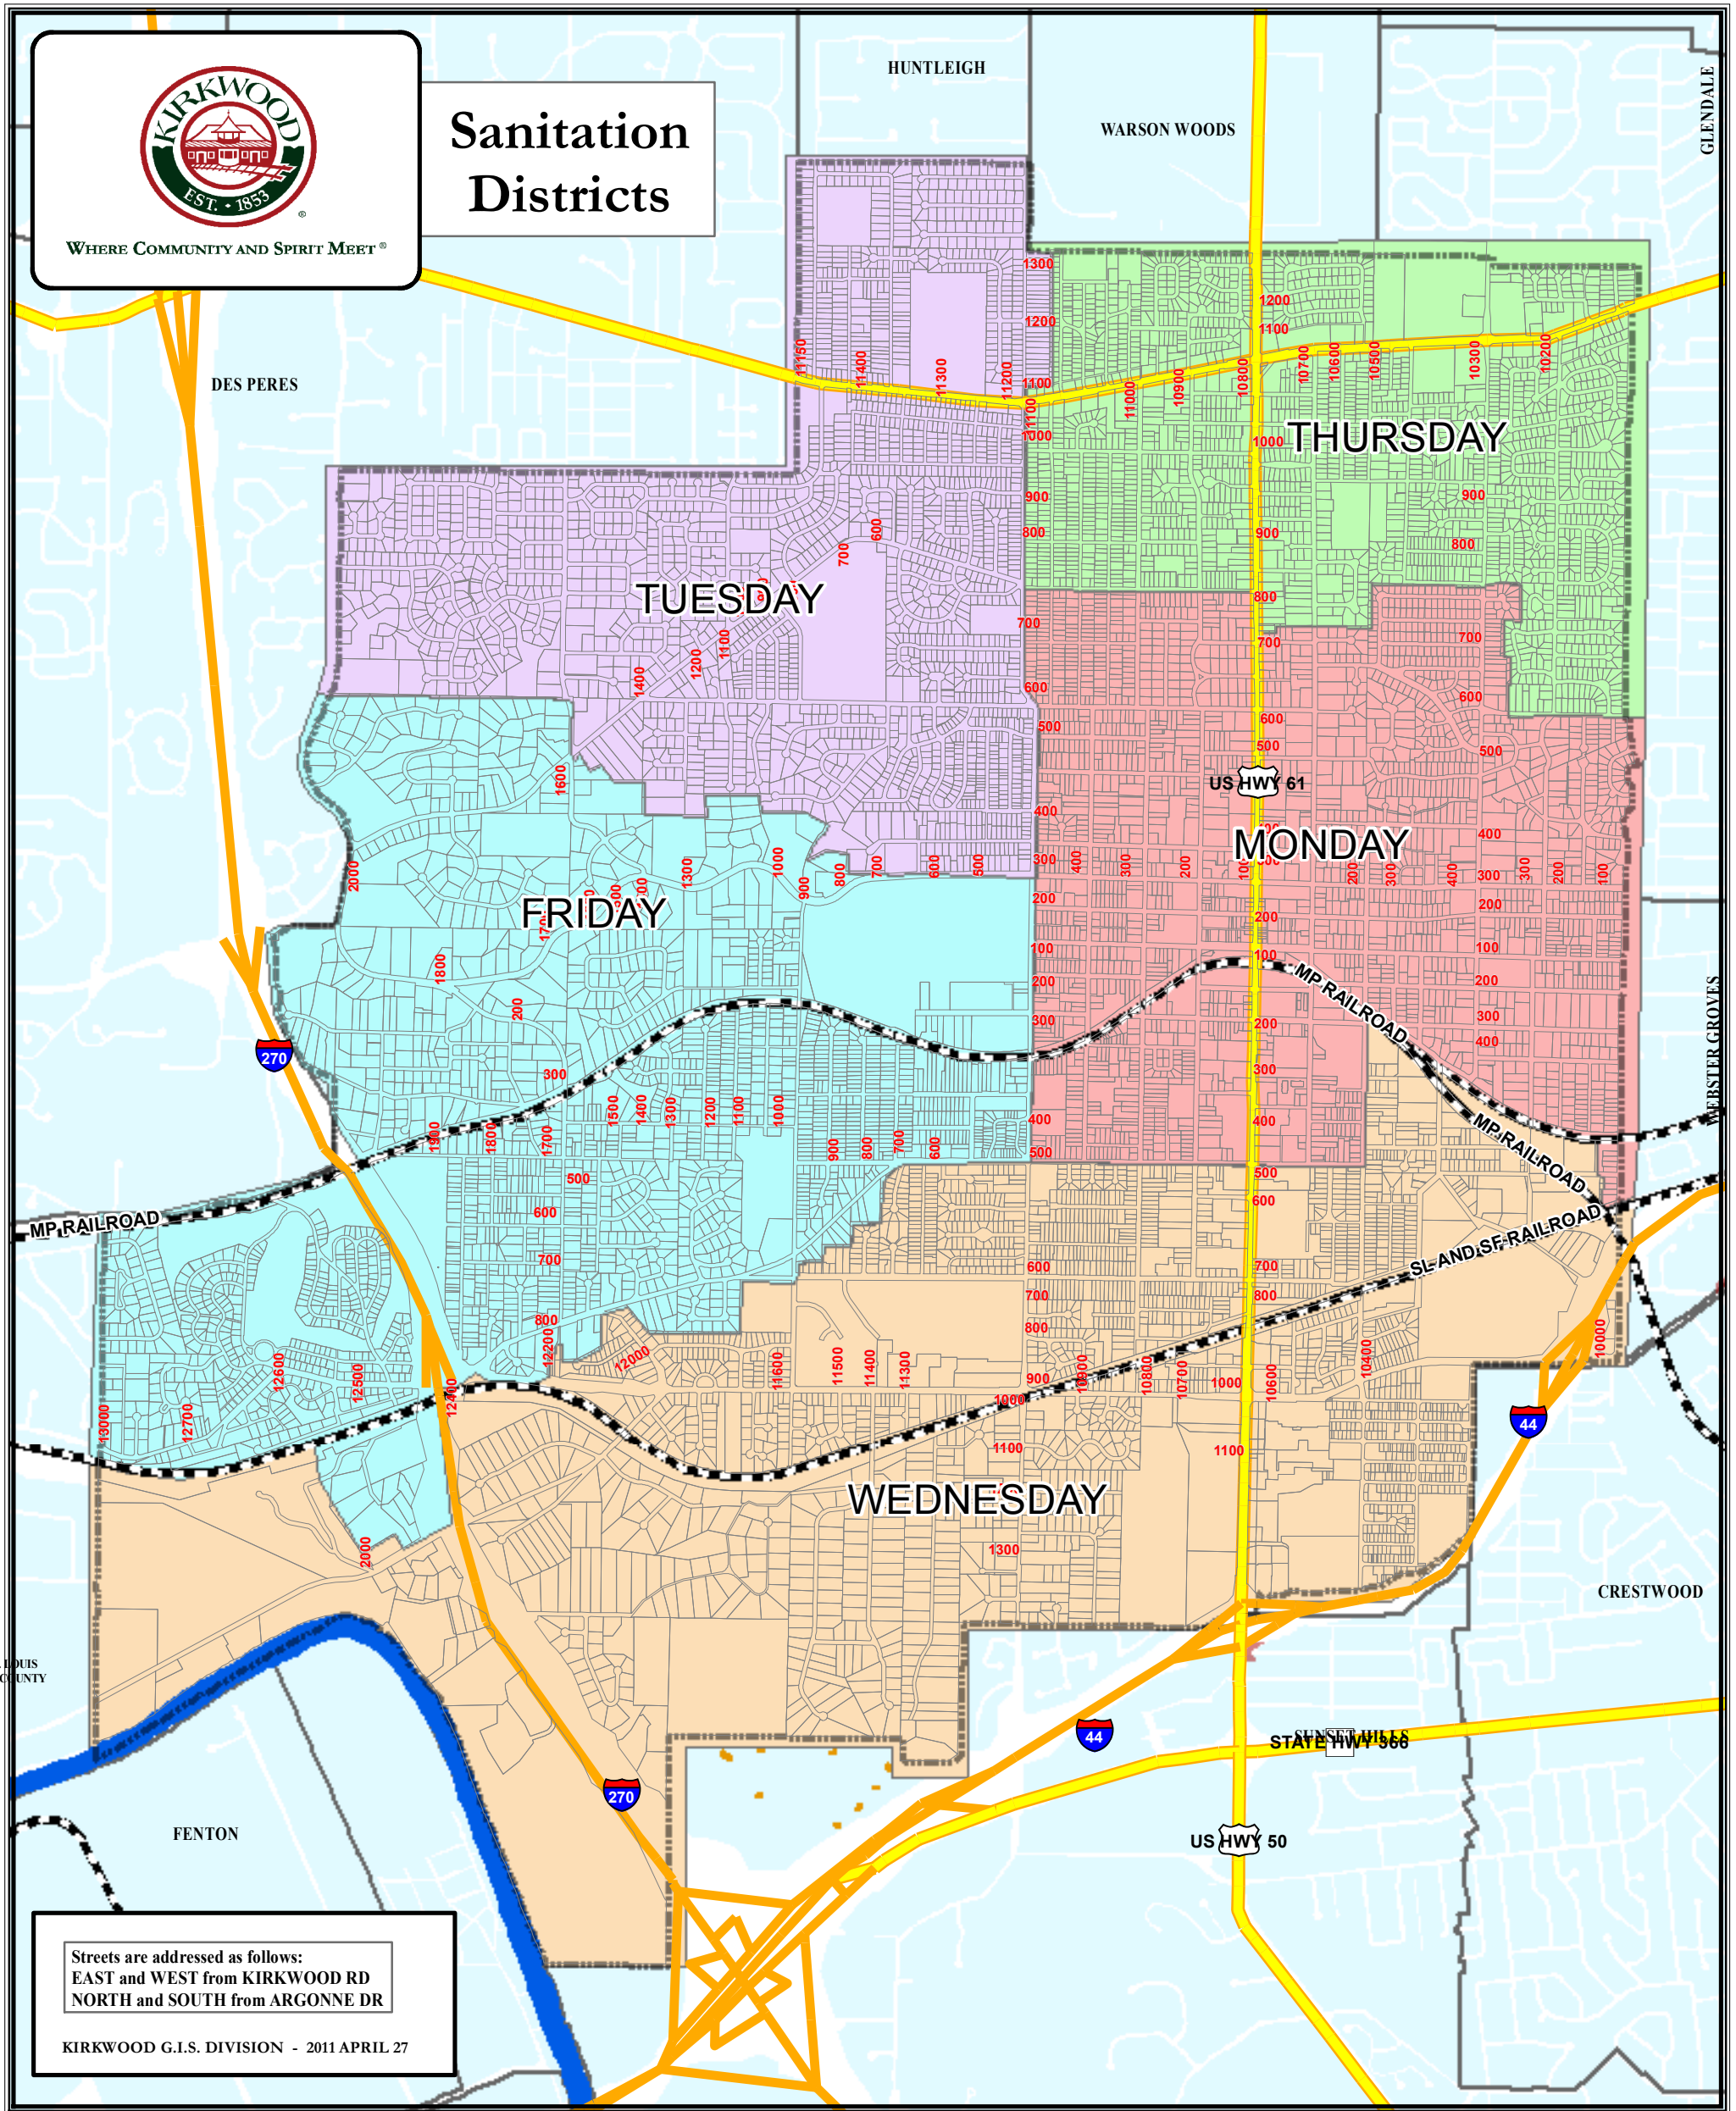

# Sanitation Districts

WHERE COMMUNITY AND SPIRIT MEET®

Streets are addressed as follows:  
 EAST and WEST from KIRKWOOD RD  
 NORTH and SOUTH from ARGONNE DR

KIRKWOOD G.I.S. DIVISION - 2011 APRIL 27