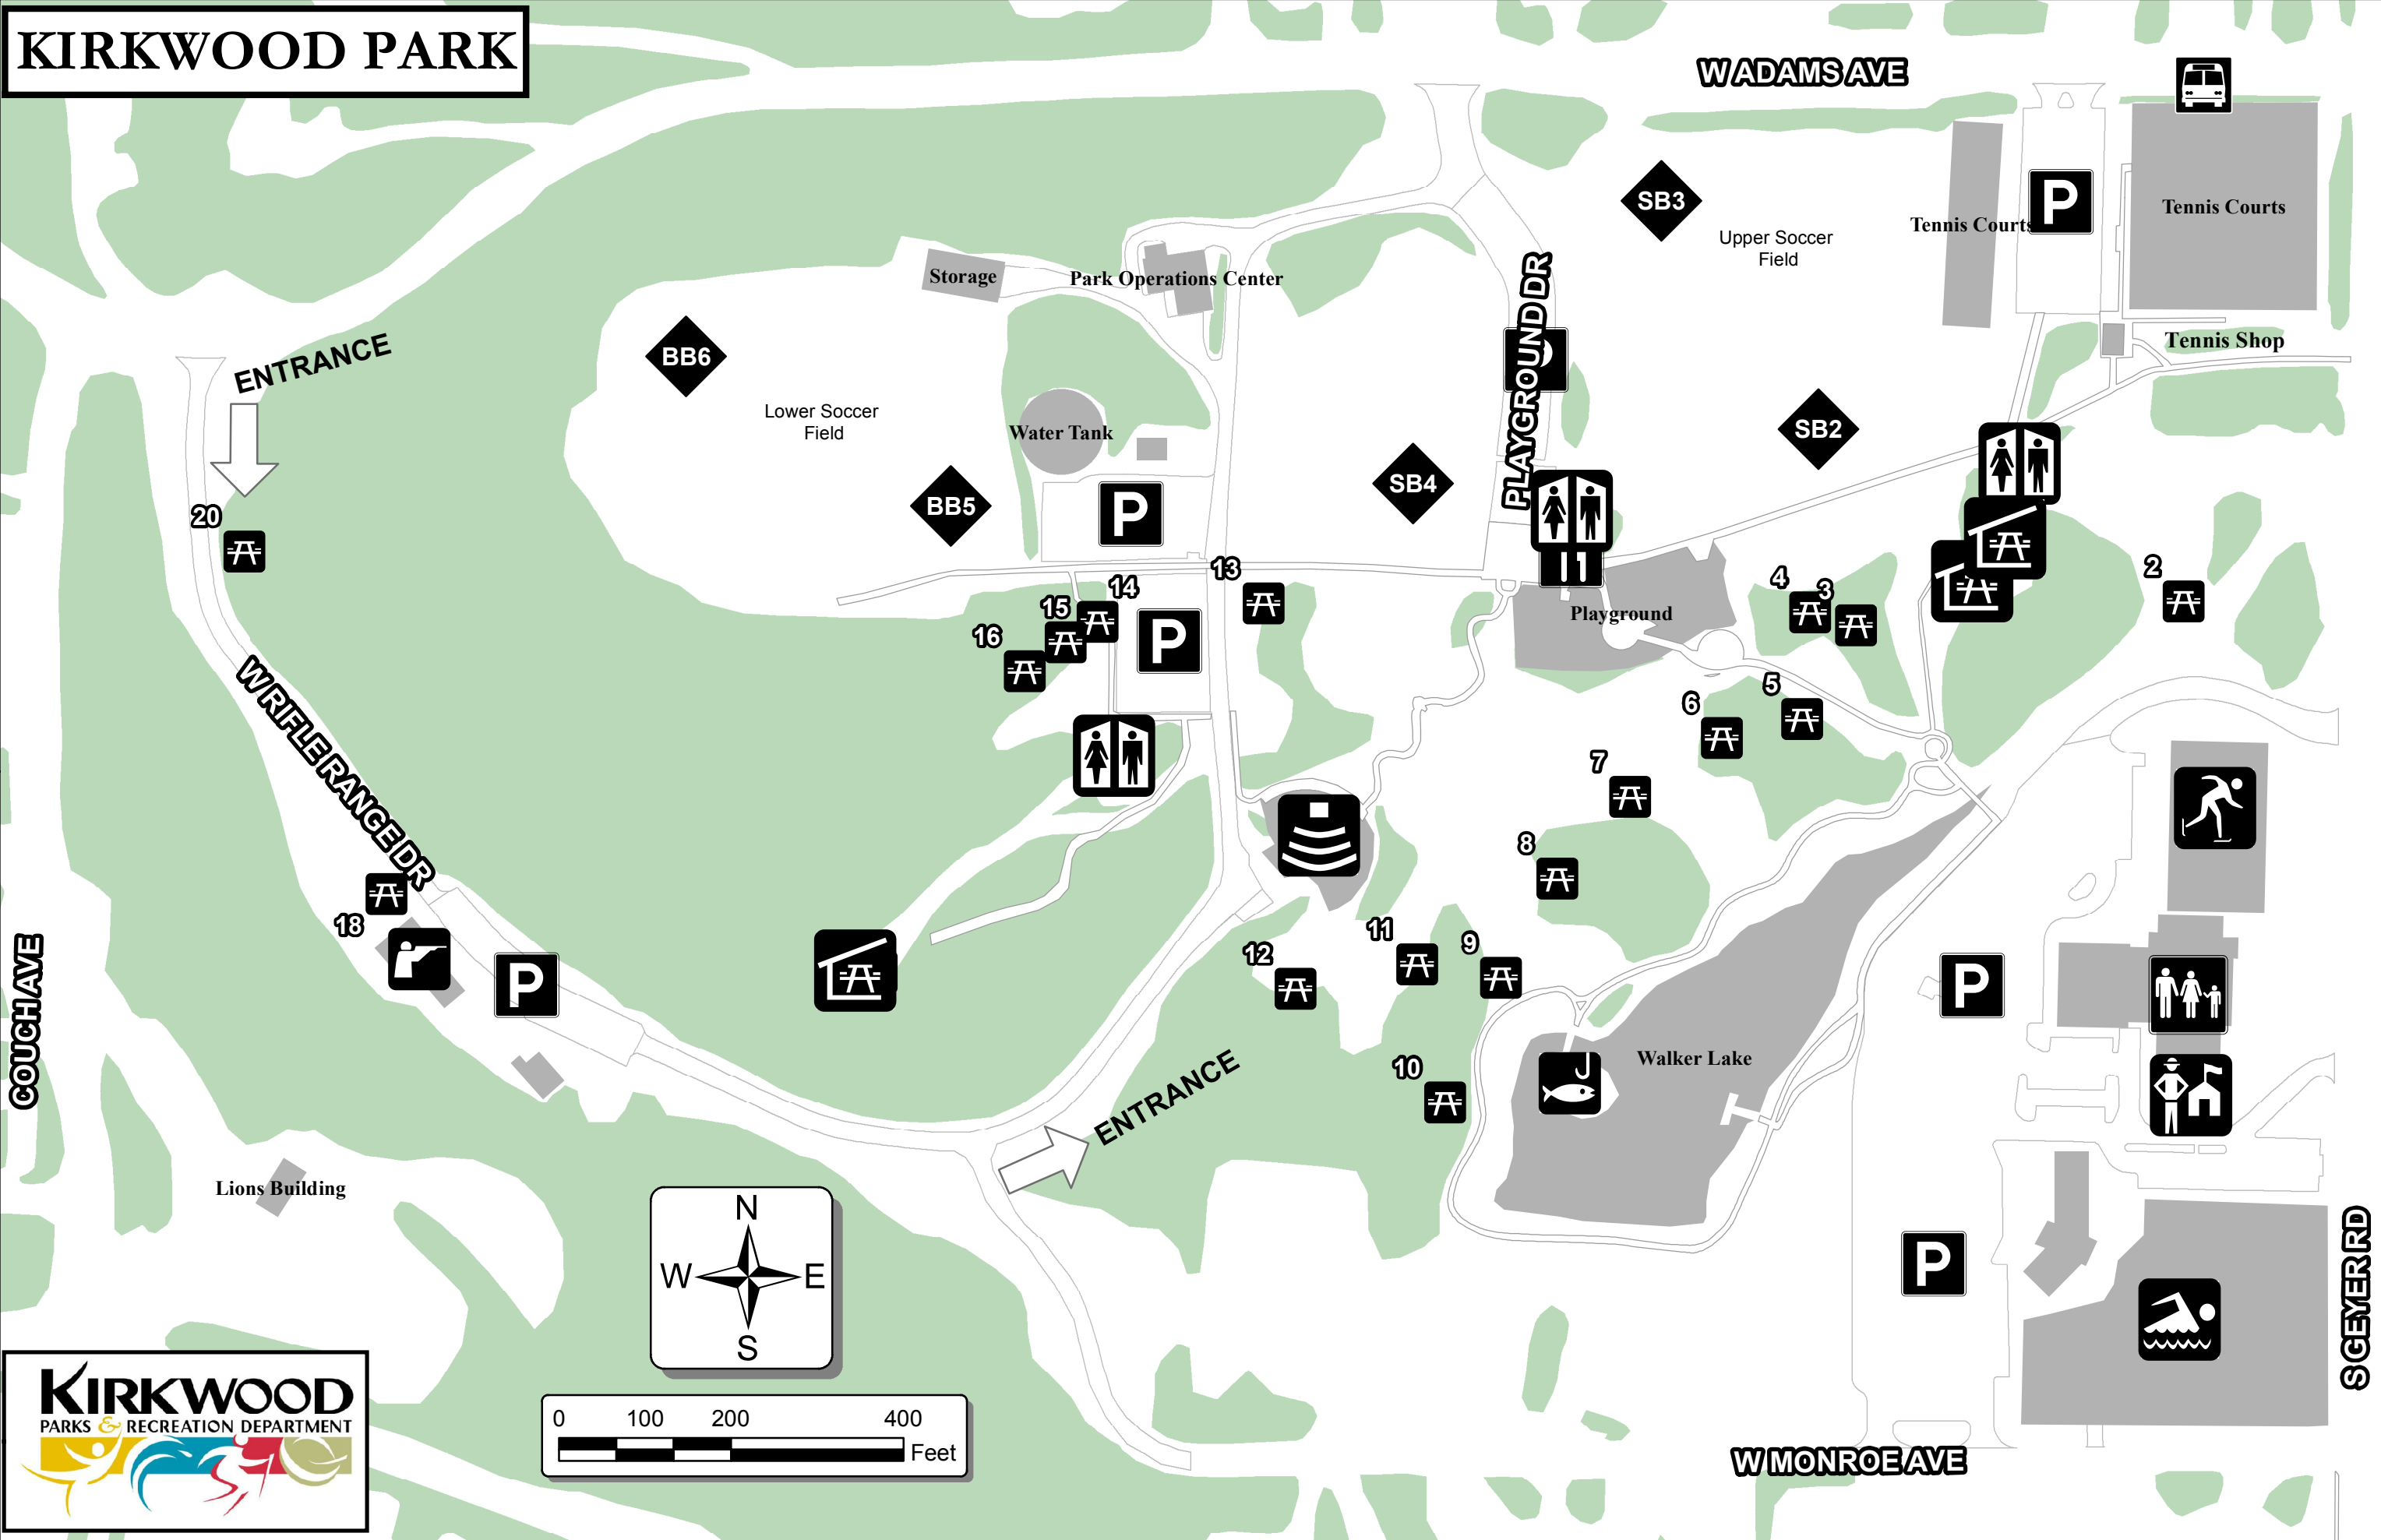

KIRKWOOD PARK

COUGH AVE

WADAMS AVE

ENTRANCE

20

W RIFLE RANGE DR

13

P

Lions Building

Storage

Park Operations Center

BB6

Lower Soccer Field

Water Tank

BB5

P

4

PLAYGROUND DR

Playground

SB3

Upper Soccer Field

SB2

Tennis Courts

P

Tennis Courts

Tennis Shop

2

P

P

W MONROE AVE

SCEYER RD